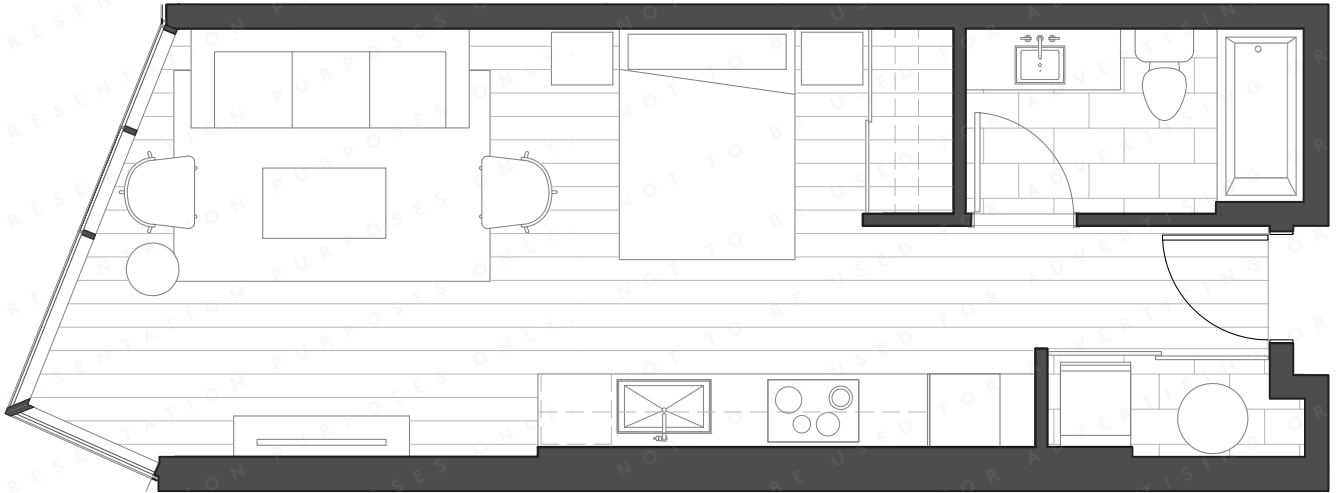

A

E

'O

1001 QUEEN STREET
RESIDENCE 0B

Howard Hughes

0 BEDROOMS / 1 BATHS

415 SQ FT / 38.6 SQ M

This is a graphical rendering of the planned project and subject to change from time to time. It has not yet, and need not, be built. This is not intended to be an offer to sell nor a solicitation of offers to buy real estate. Any amenities or recreational facilities shown are not part of the project unless specifically stated, may not exist and may only be accessible by permission of the owners of such amenities or recreational facilities. Exclusive Project Broker Ward Village Properties, LLC. Copyright 2015. Equal Housing Opportunity.