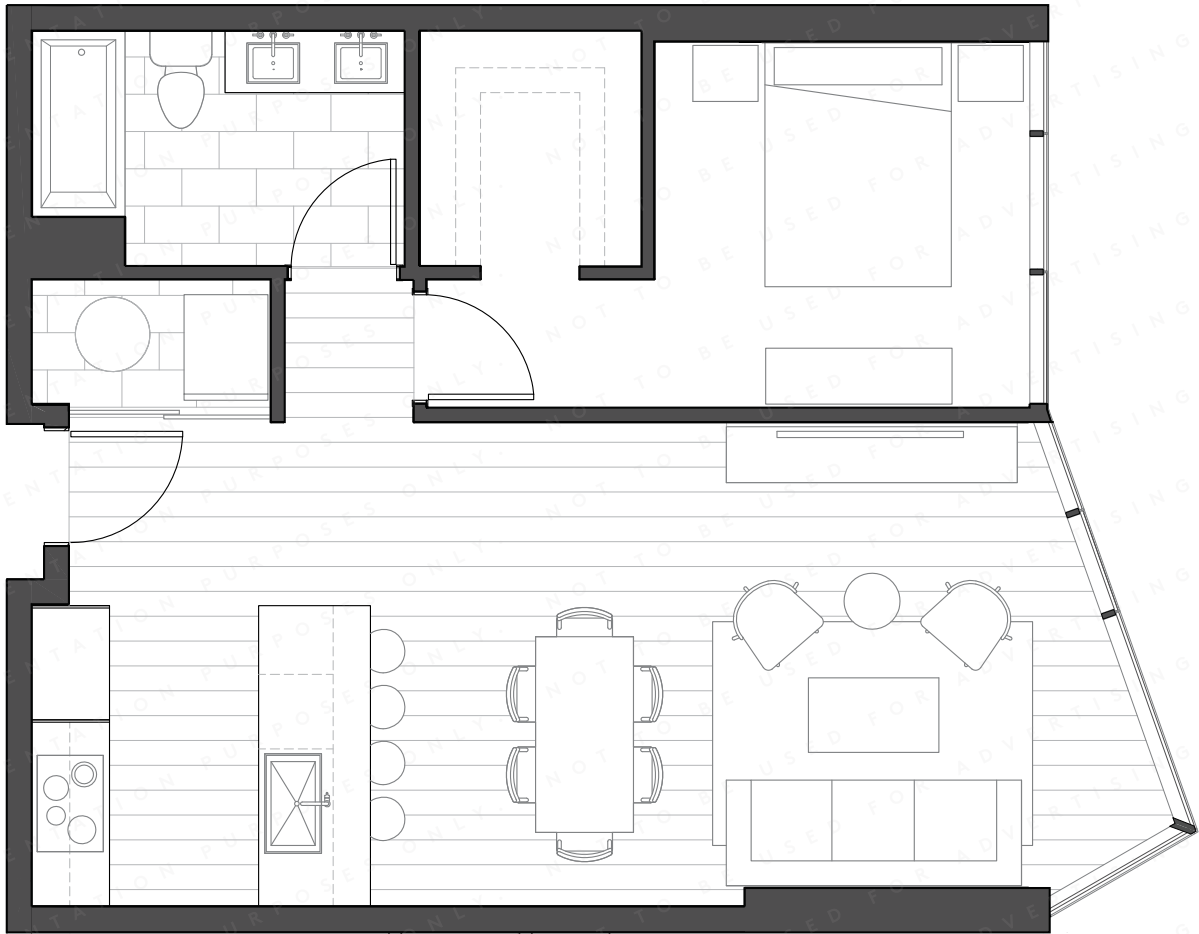

A

E

'O

1001 QUEEN STREET
RESIDENCE 1D

Howard Hughes

1 BEDROOMS / 1 BATHS

650 SQ FT / 60.4 SQ M

This is a graphical rendering of the planned project and subject to change from time to time. It has not yet, and need not, be built. This is not intended to be an offer to sell nor a solicitation of offers to buy real estate. Any amenities or recreational facilities shown are not part of the project unless specifically stated, may not exist and may only be accessible by permission of the owners of such amenities or recreational facilities. Exclusive Project Broker Ward Village Properties, LLC. Copyright 2015. Equal Housing Opportunity.