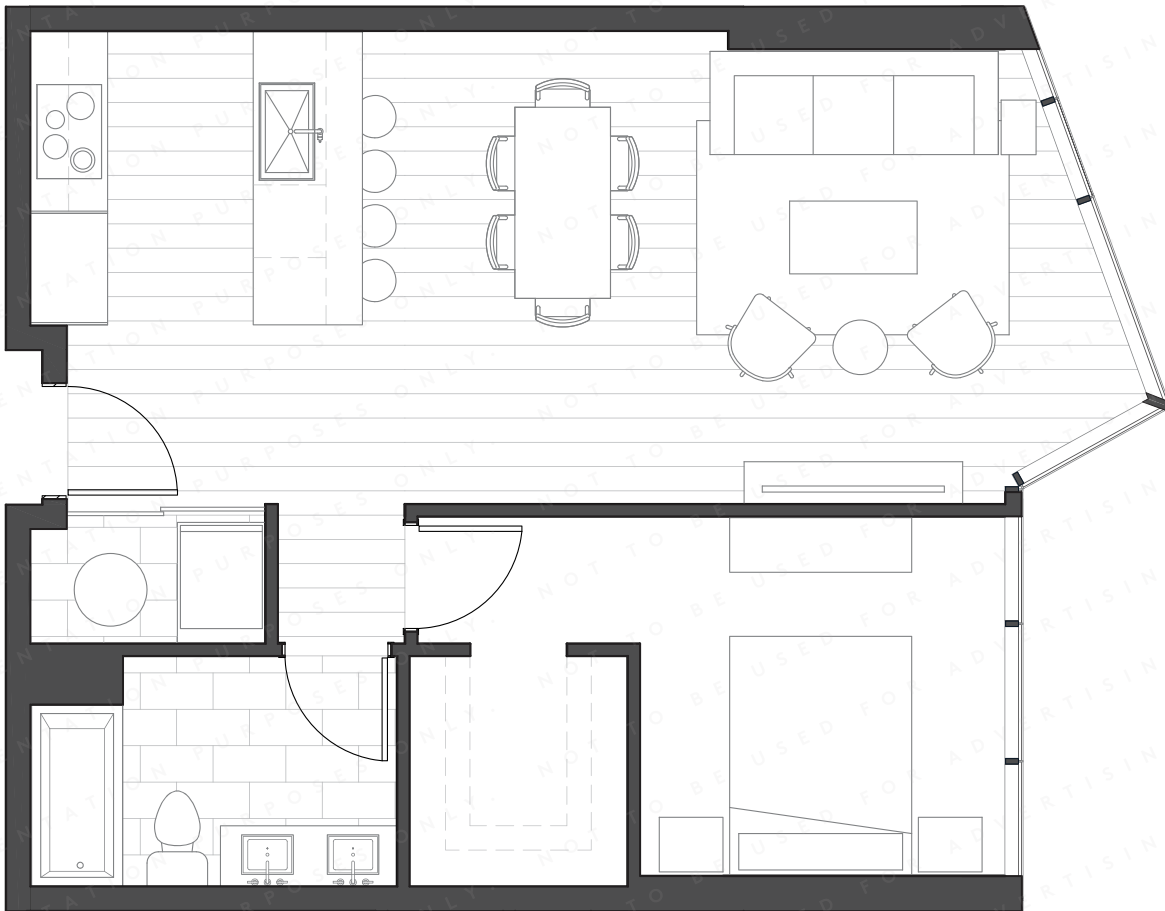

A E 'O

1001 QUEEN STREET RESIDENCE 1E

Howard Hughes

1 BEDROOMS / 1 BATHS
652 SQ FT / 60.6 SQ M

This is a graphical rendering of the planned project and subject to change from time to time. It has not yet, and need not, be built. This is not intended to be an offer to sell nor a solicitation of offers to buy real estate. Any amenities or recreational facilities shown are not part of the project unless specifically stated, may not exist and may only be accessible by permission of the owners of such amenities or recreational facilities. Exclusive Project Broker Ward Village Properties, LLC. Copyright 2015. Equal Housing Opportunity.