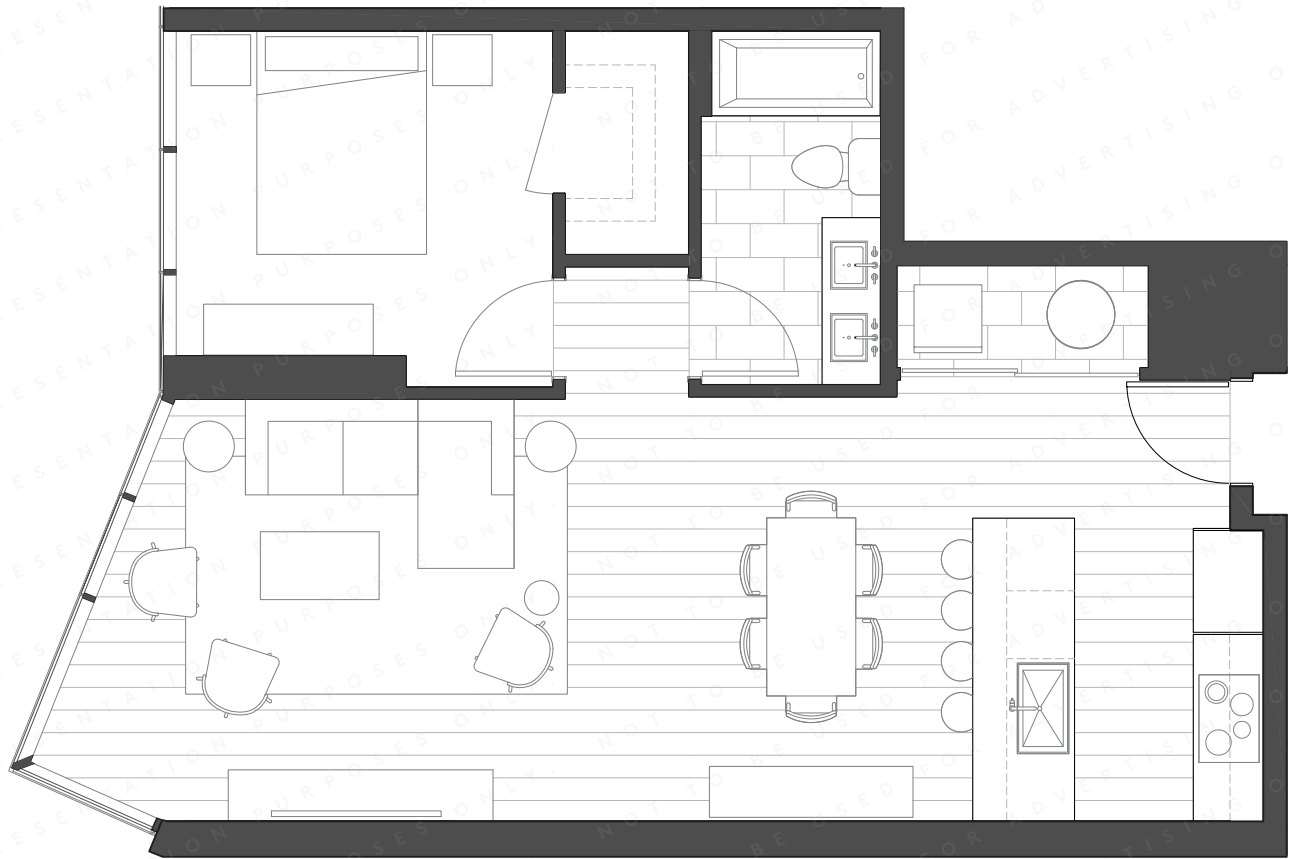

A

E

'O

1001 QUEEN STREET
RESIDENCE 1F

Howard Hughes

1 BEDROOMS / 1 BATHS

682 SQ FT / 63.4 SQ M

This is a graphical rendering of the planned project and subject to change from time to time. It has not yet, and need not, be built. This is not intended to be an offer to sell nor a solicitation of offers to buy real estate. Any amenities or recreational facilities shown are not part of the project unless specifically stated, may not exist and may only be accessible by permission of the owners of such amenities or recreational facilities. Exclusive Project Broker Ward Village Properties, LLC. Copyright 2015. Equal Housing Opportunity.