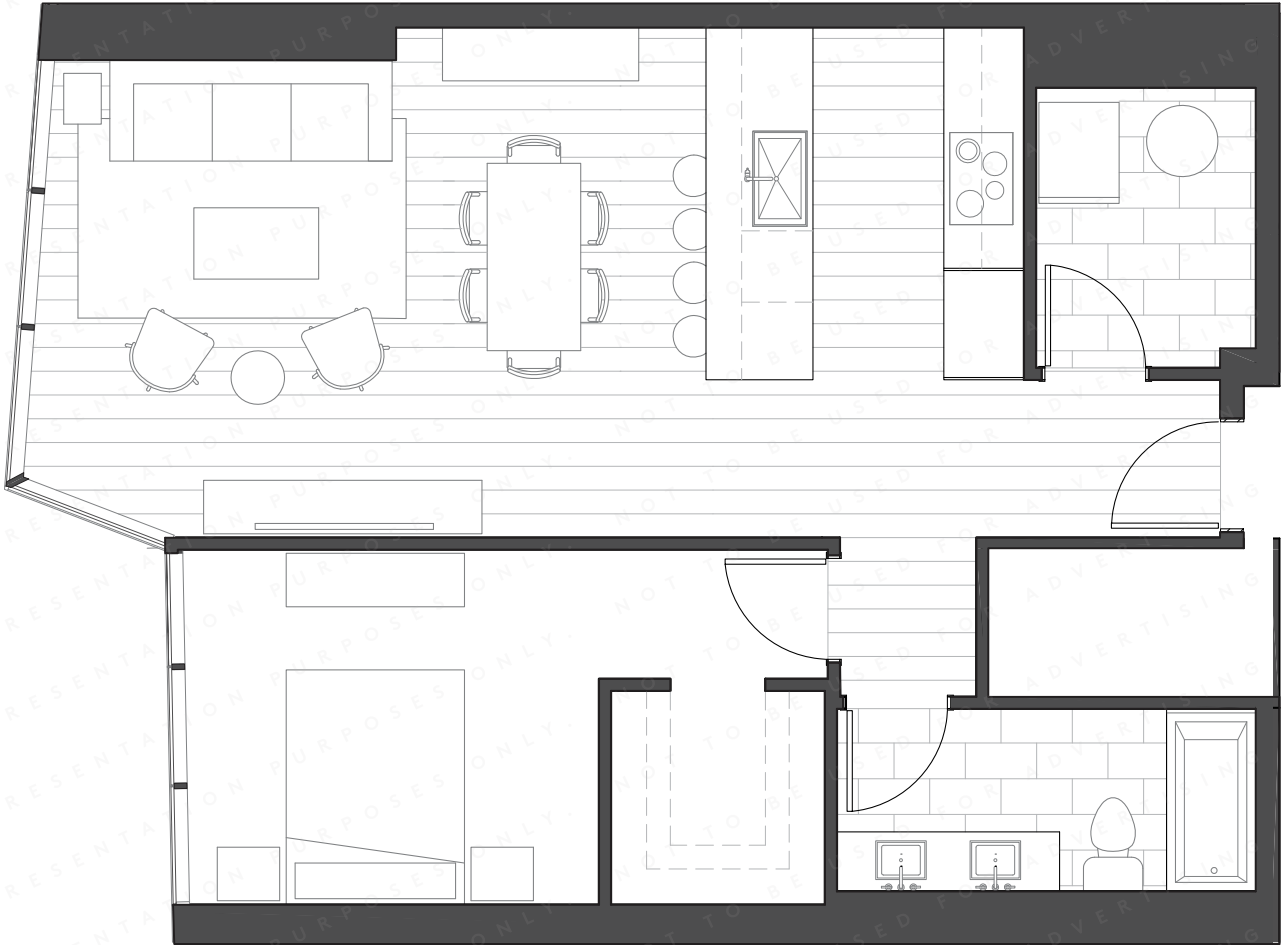

A

E

'O

1001 QUEEN STREET
RESIDENCE 1H

1 BEDROOMS / 1 BATHS

736 SQ FT / 68.4 SQ M

Howard Hughes

This is a graphical rendering of the planned project and subject to change from time to time. It has not yet, and need not, be built. This is not intended to be an offer to sell nor a solicitation of offers to buy real estate. Any amenities or recreational facilities shown are not part of the project unless specifically stated, may not exist and may only be accessible by permission of the owners of such amenities or recreational facilities. Exclusive Project Broker Ward Village Properties, LLC. Copyright 2015. Equal Housing Opportunity.