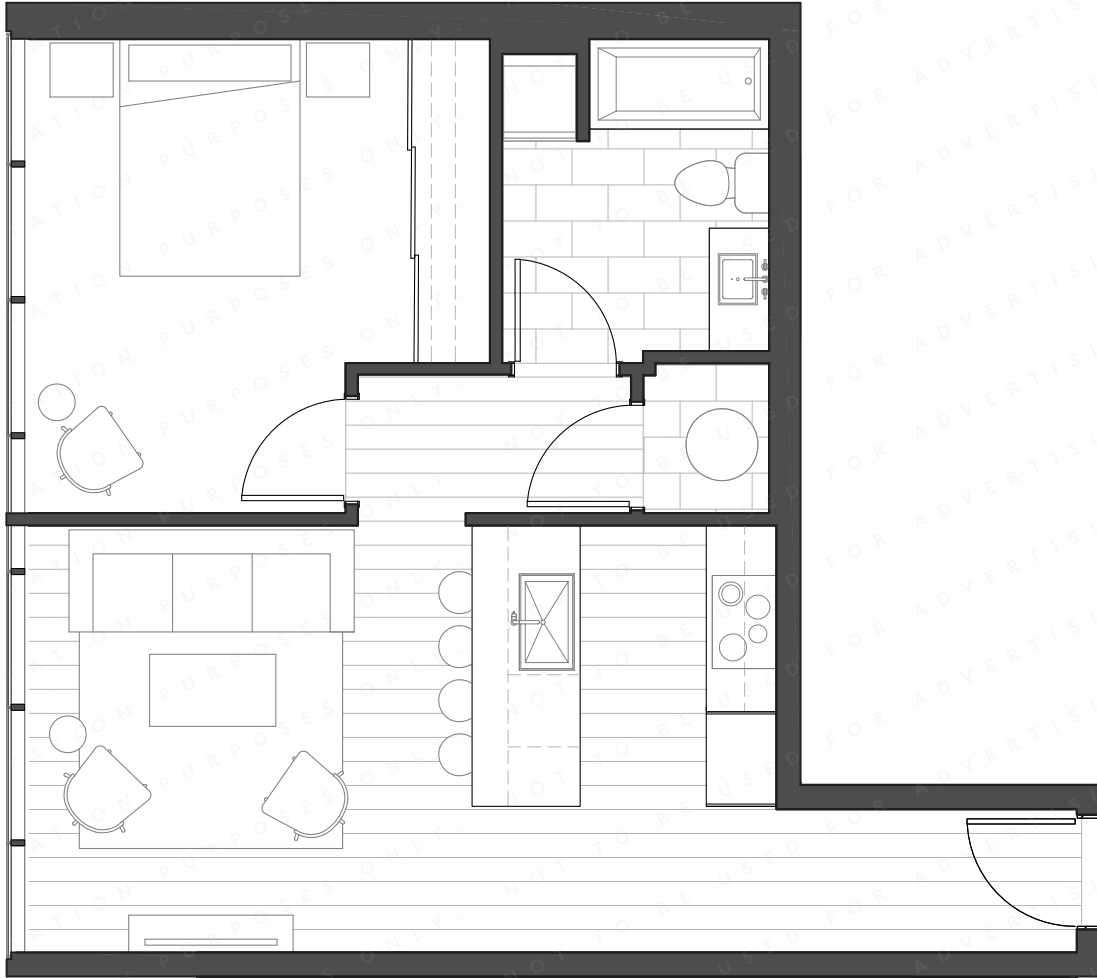

A

E

'O

1001 QUEEN STREET
RESIDENCE 11

Howard Hughes

1 BEDROOMS / 1 BATHS

568 SQ FT / 52.8 SQ M

This is a graphical rendering of the planned project and subject to change from time to time. It has not yet, and need not, be built. This is not intended to be an offer to sell nor a solicitation of offers to buy real estate. Any amenities or recreational facilities shown are not part of the project unless specifically stated, may not exist and may only be accessible by permission of the owners of such amenities or recreational facilities. Exclusive Project Broker Ward Village Properties, LLC. Copyright 2015. Equal Housing Opportunity.