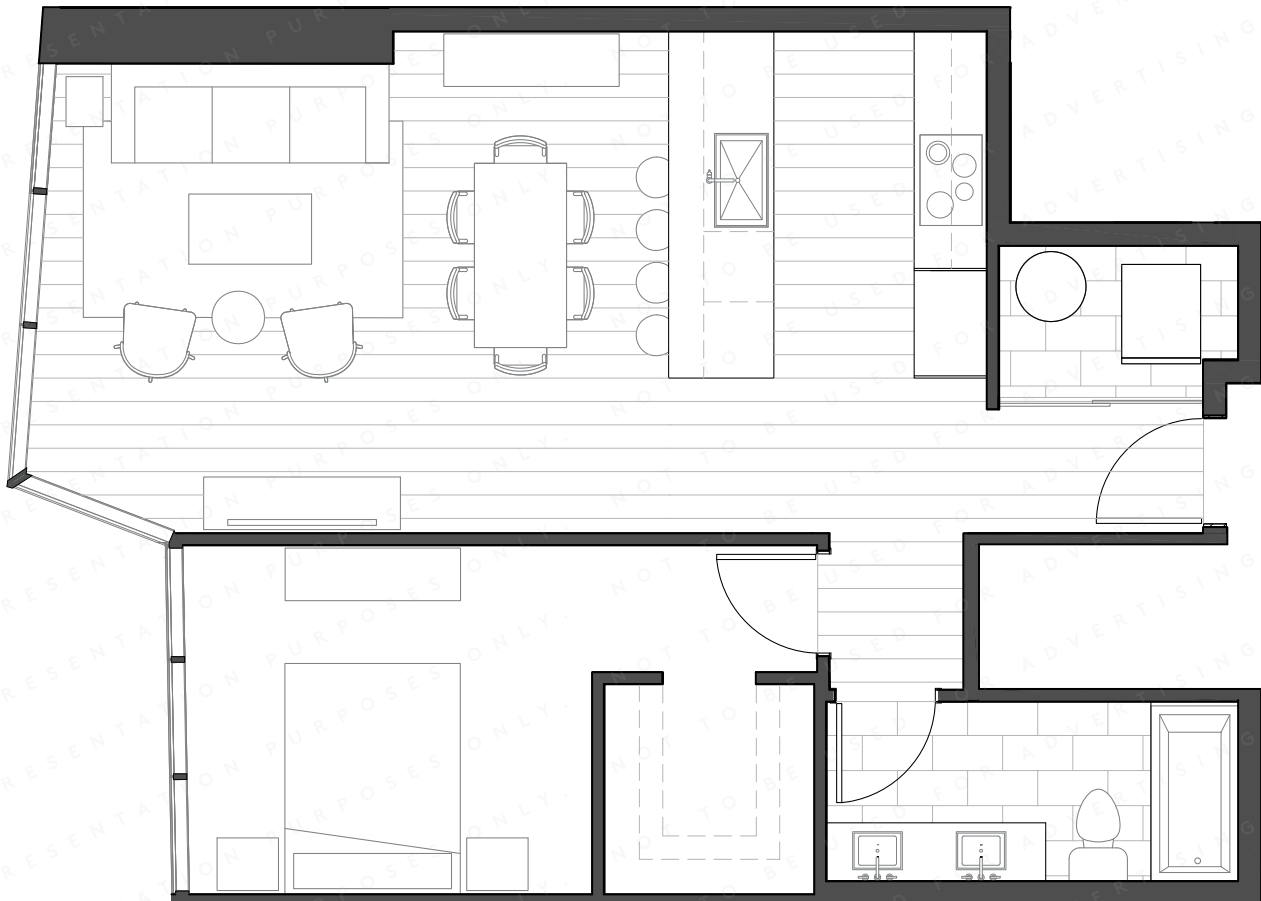

A

E

'O

1001 QUEEN STREET
RESIDENCE 1K

Howard Hughes

1 BEDROOMS / 1 BATHS

704 SQ FT / 65.4 SQ M

This is a graphical rendering of the planned project and subject to change from time to time. It has not yet, and need not, be built. This is not intended to be an offer to sell nor a solicitation of offers to buy real estate. Any amenities or recreational facilities shown are not part of the project unless specifically stated, may not exist and may only be accessible by permission of the owners of such amenities or recreational facilities. Exclusive Project Broker Ward Village Properties, LLC. Copyright 2015. Equal Housing Opportunity.