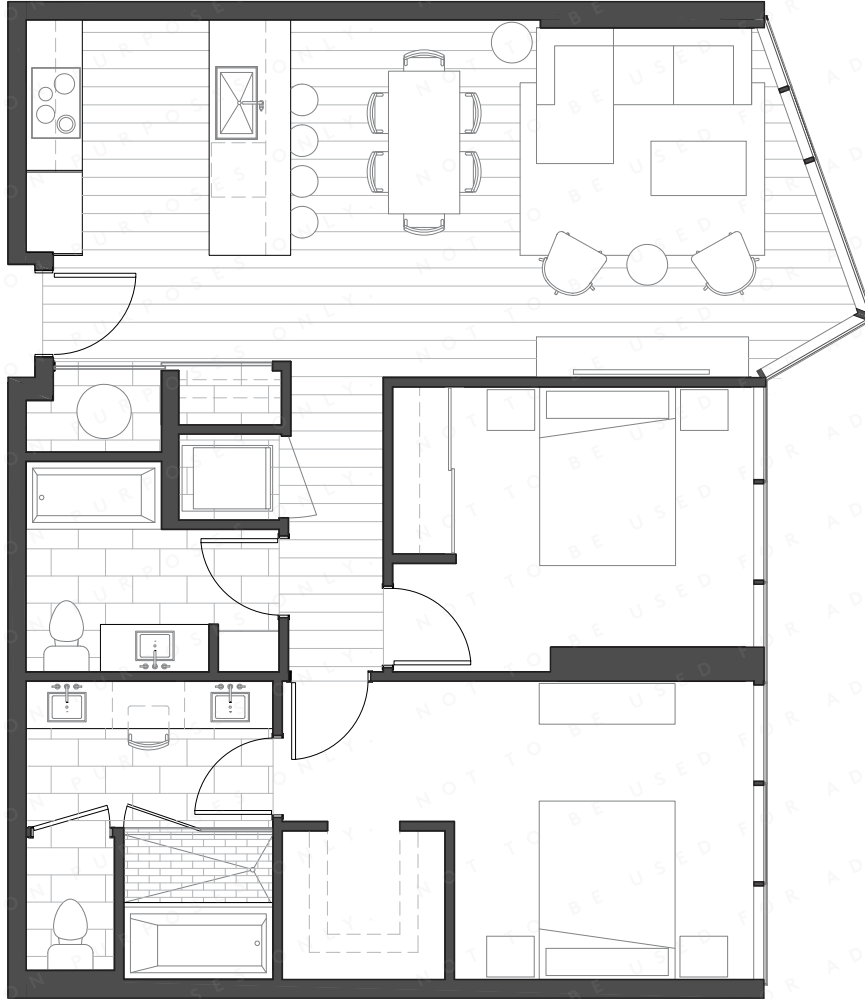

A

E

O

1001 QUEEN STREET
RESIDENCE 2E

Howard Hughes

2 BEDROOMS / 2 BATHS

976 SQ FT / 90.7 SQ M

This is a graphical rendering of the planned project and subject to change from time to time. It has not yet, and need not, be built. This is not intended to be an offer to sell nor a solicitation of offers to buy real estate. Any amenities or recreational facilities shown are not part of the project unless specifically stated, may not exist and may only be accessible by permission of the owners of such amenities or recreational facilities. Exclusive Project Broker Ward Village Properties, LLC. Copyright 2015. Equal Housing Opportunity.