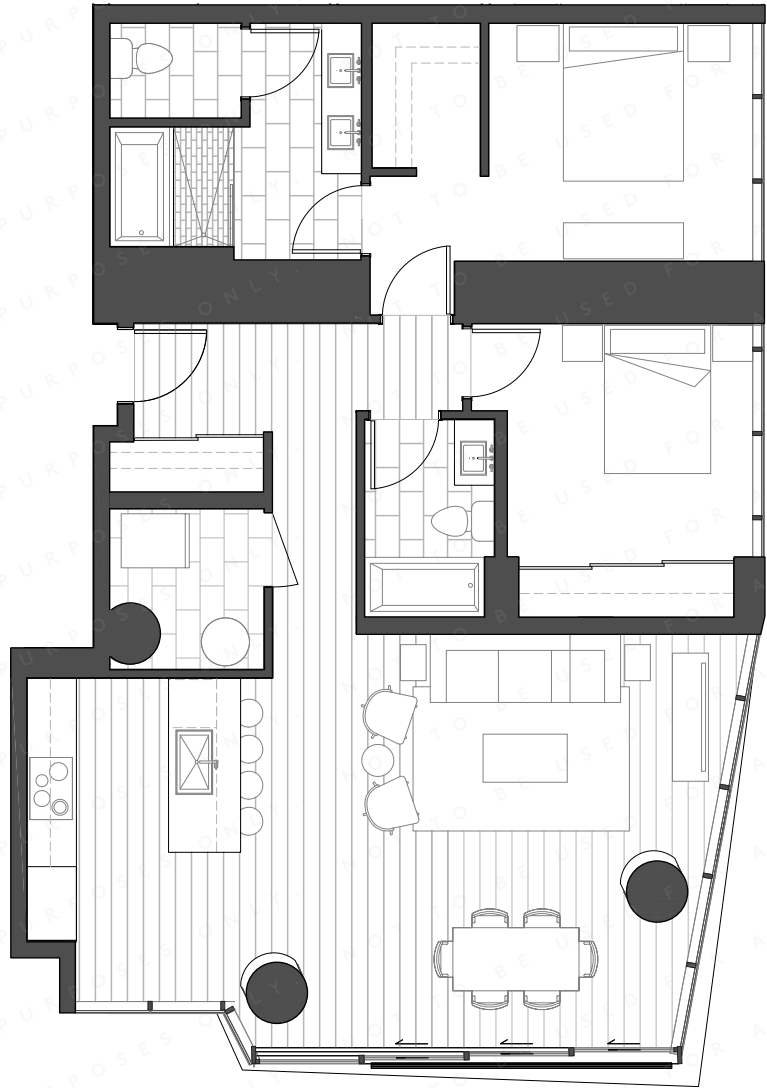

A

E

O

1001 QUEEN STREET
RESIDENCE 2 J

2 BEDROOMS / 2 BATHS
1170 SQ FT / 108.7 SQ M

Howard Hughes

This is a graphical rendering of the planned project and subject to change from time to time. It has not yet, and need not, be built. This is not intended to be an offer to sell nor a solicitation of offers to buy real estate. Any amenities or recreational facilities shown are not part of the project unless specifically stated, may not exist and may only be accessible by permission of the owners of such amenities or recreational facilities. Exclusive Project Broker Ward Village Properties, LLC. Copyright 2015. Equal Housing Opportunity.